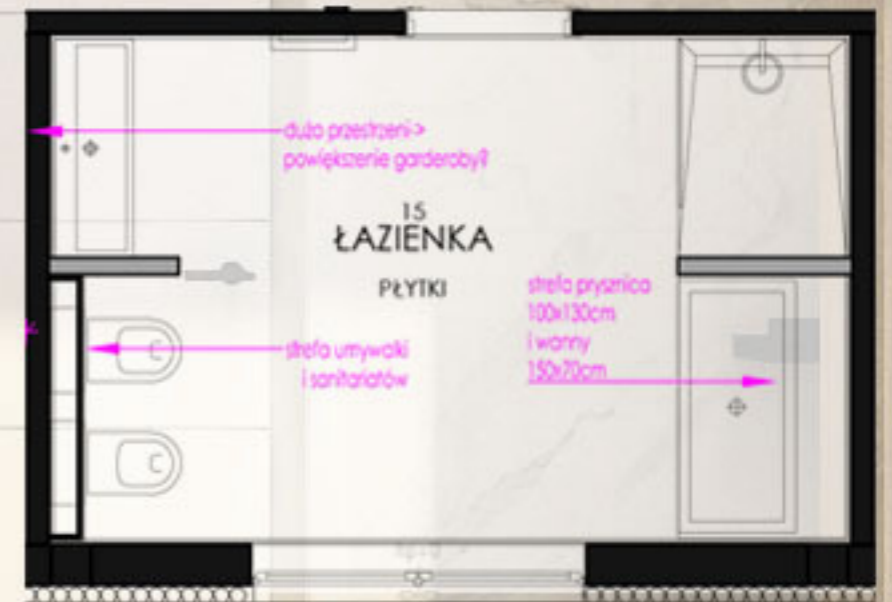

2a.analiza funkcjonalna