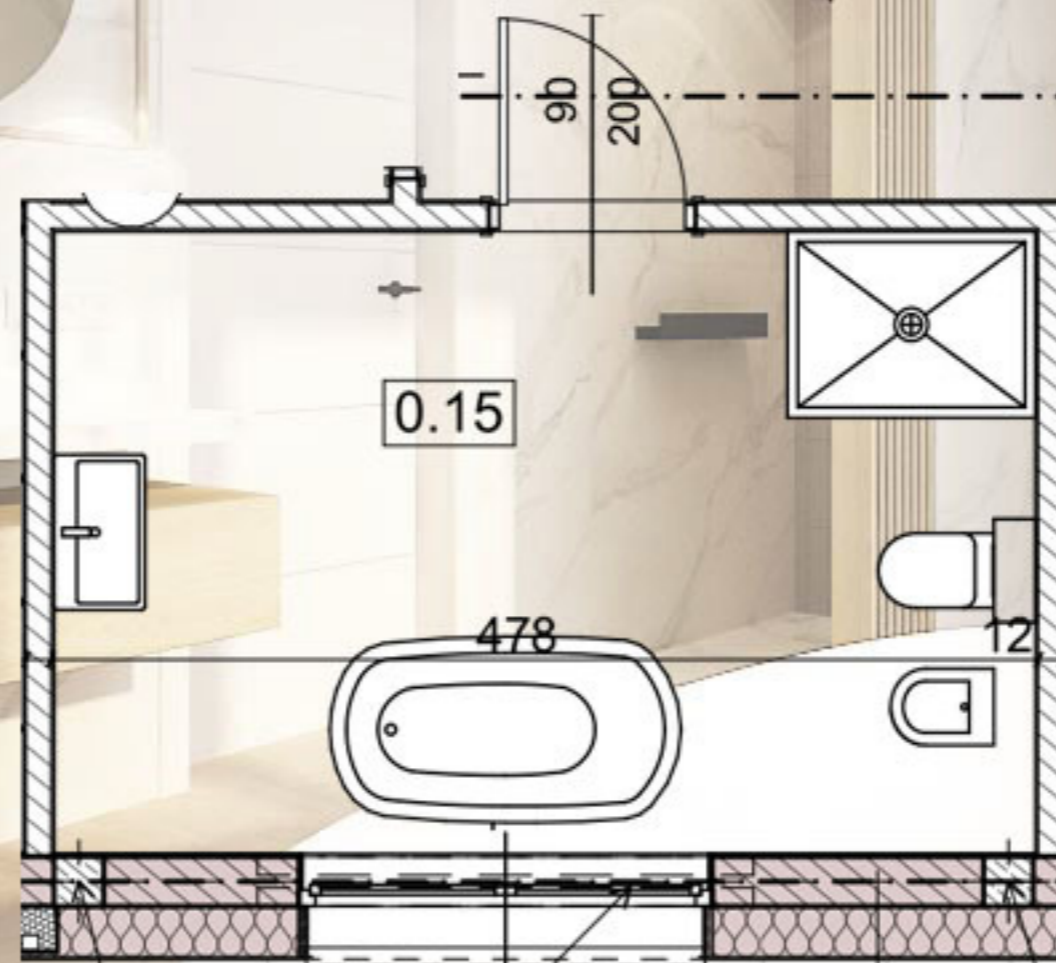

1.inwentaryzacja