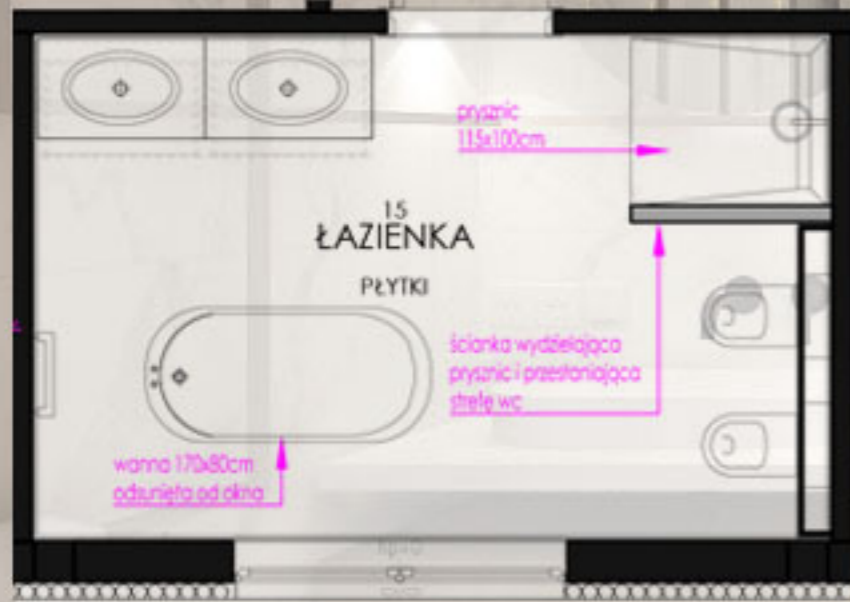

2a.analiza funkcjonalna